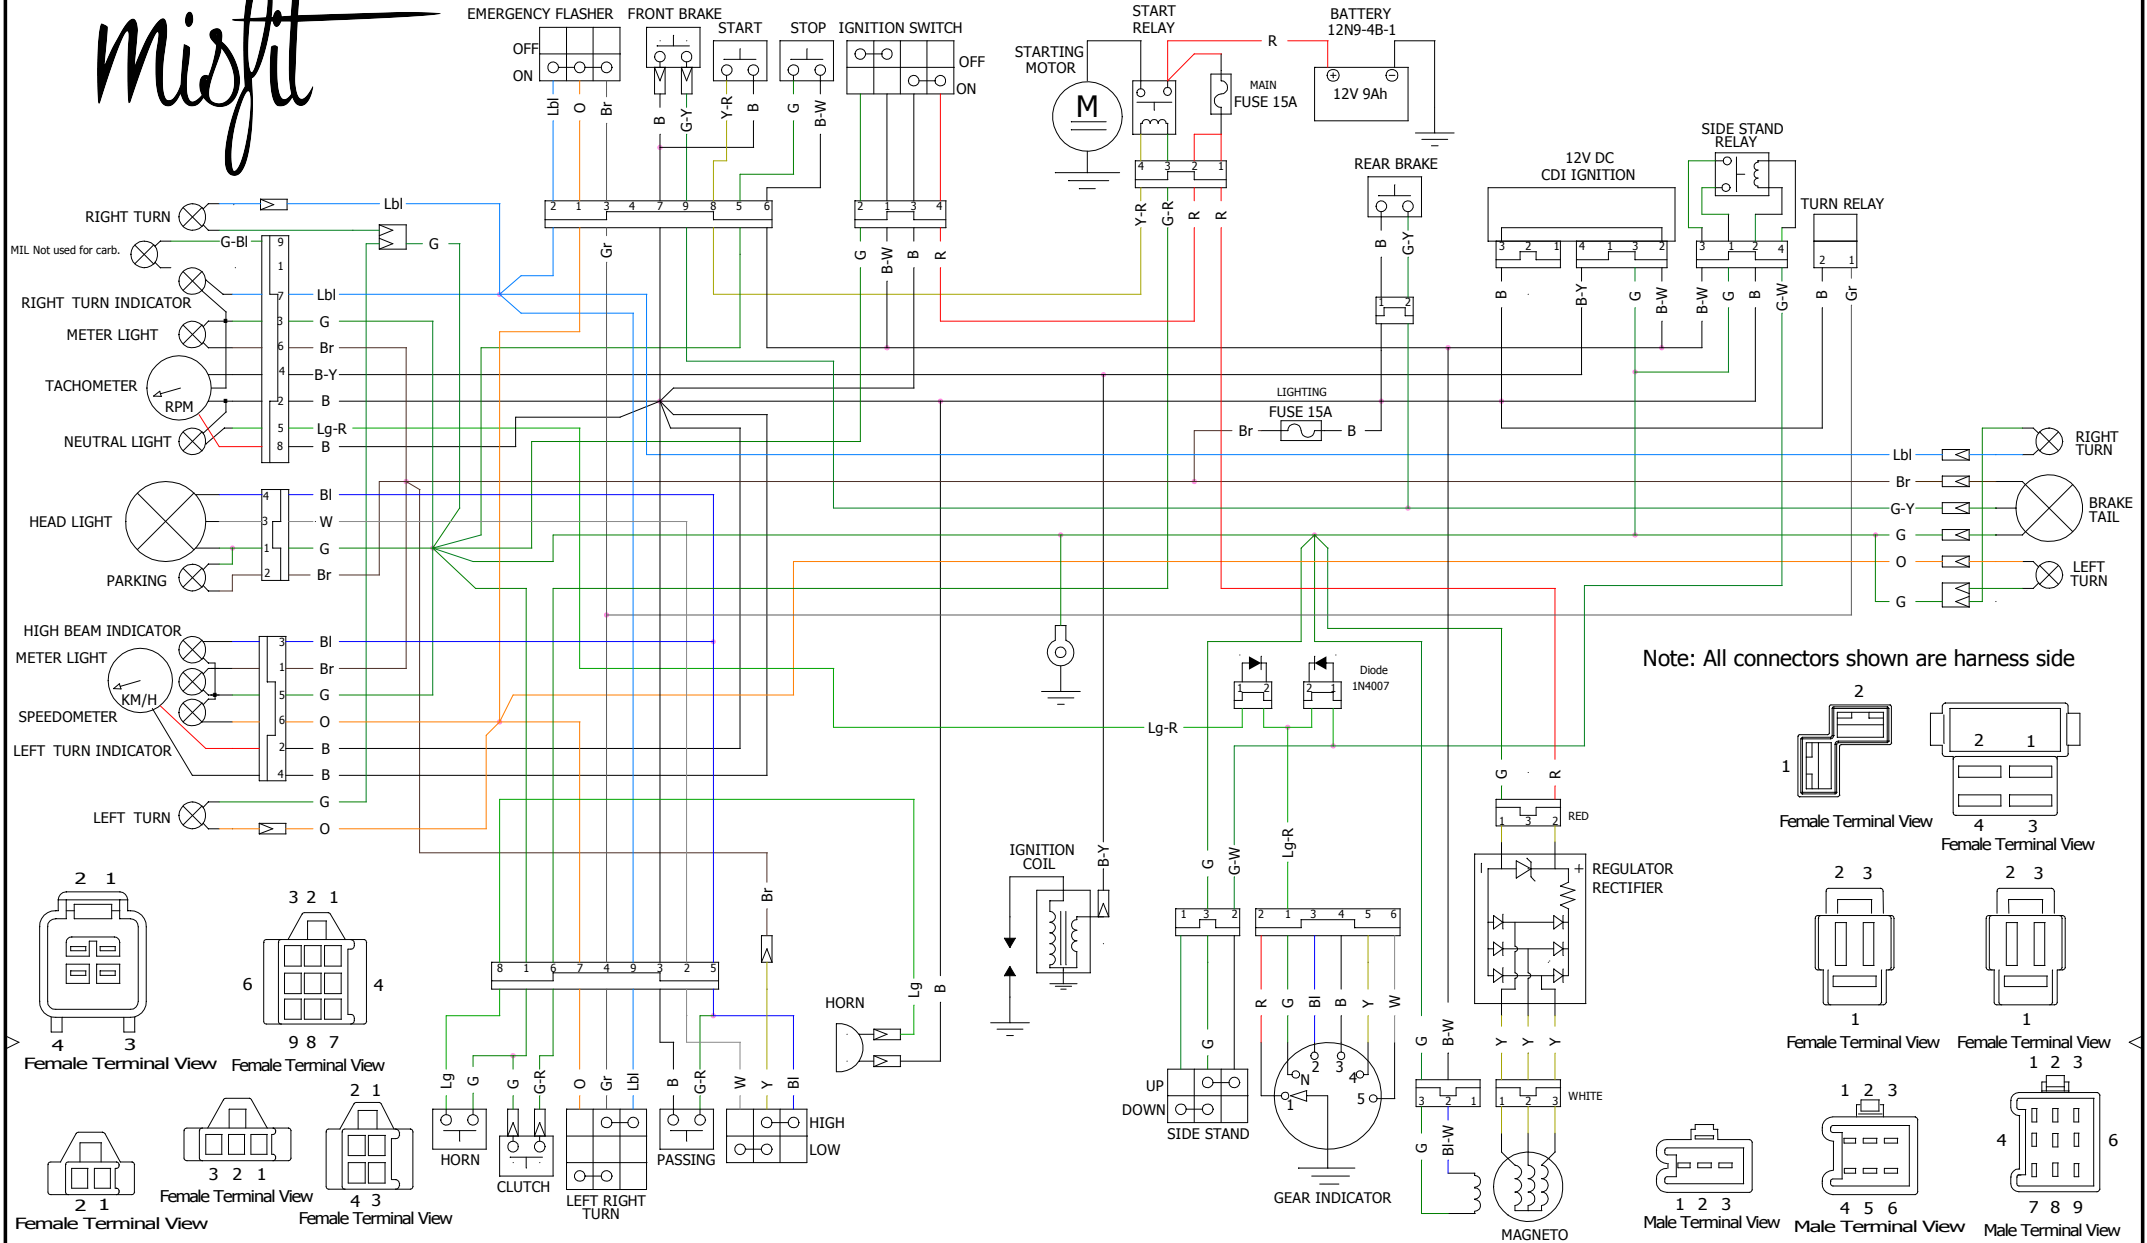

Misfit

Wire Harness Misfit 250 Gen 2

Carburetor, Emergency Flasher, Mechanical-Digital Speedometer

REVISION
0
SCHEME
01
2017-10-12

Misfit

Wire Harness Misfit 250 Gen 2

Carburetor, Emergency Flasher, Mechanical-Digital Speedometer

REVISION
0
SCHEME
02
12/7/2015