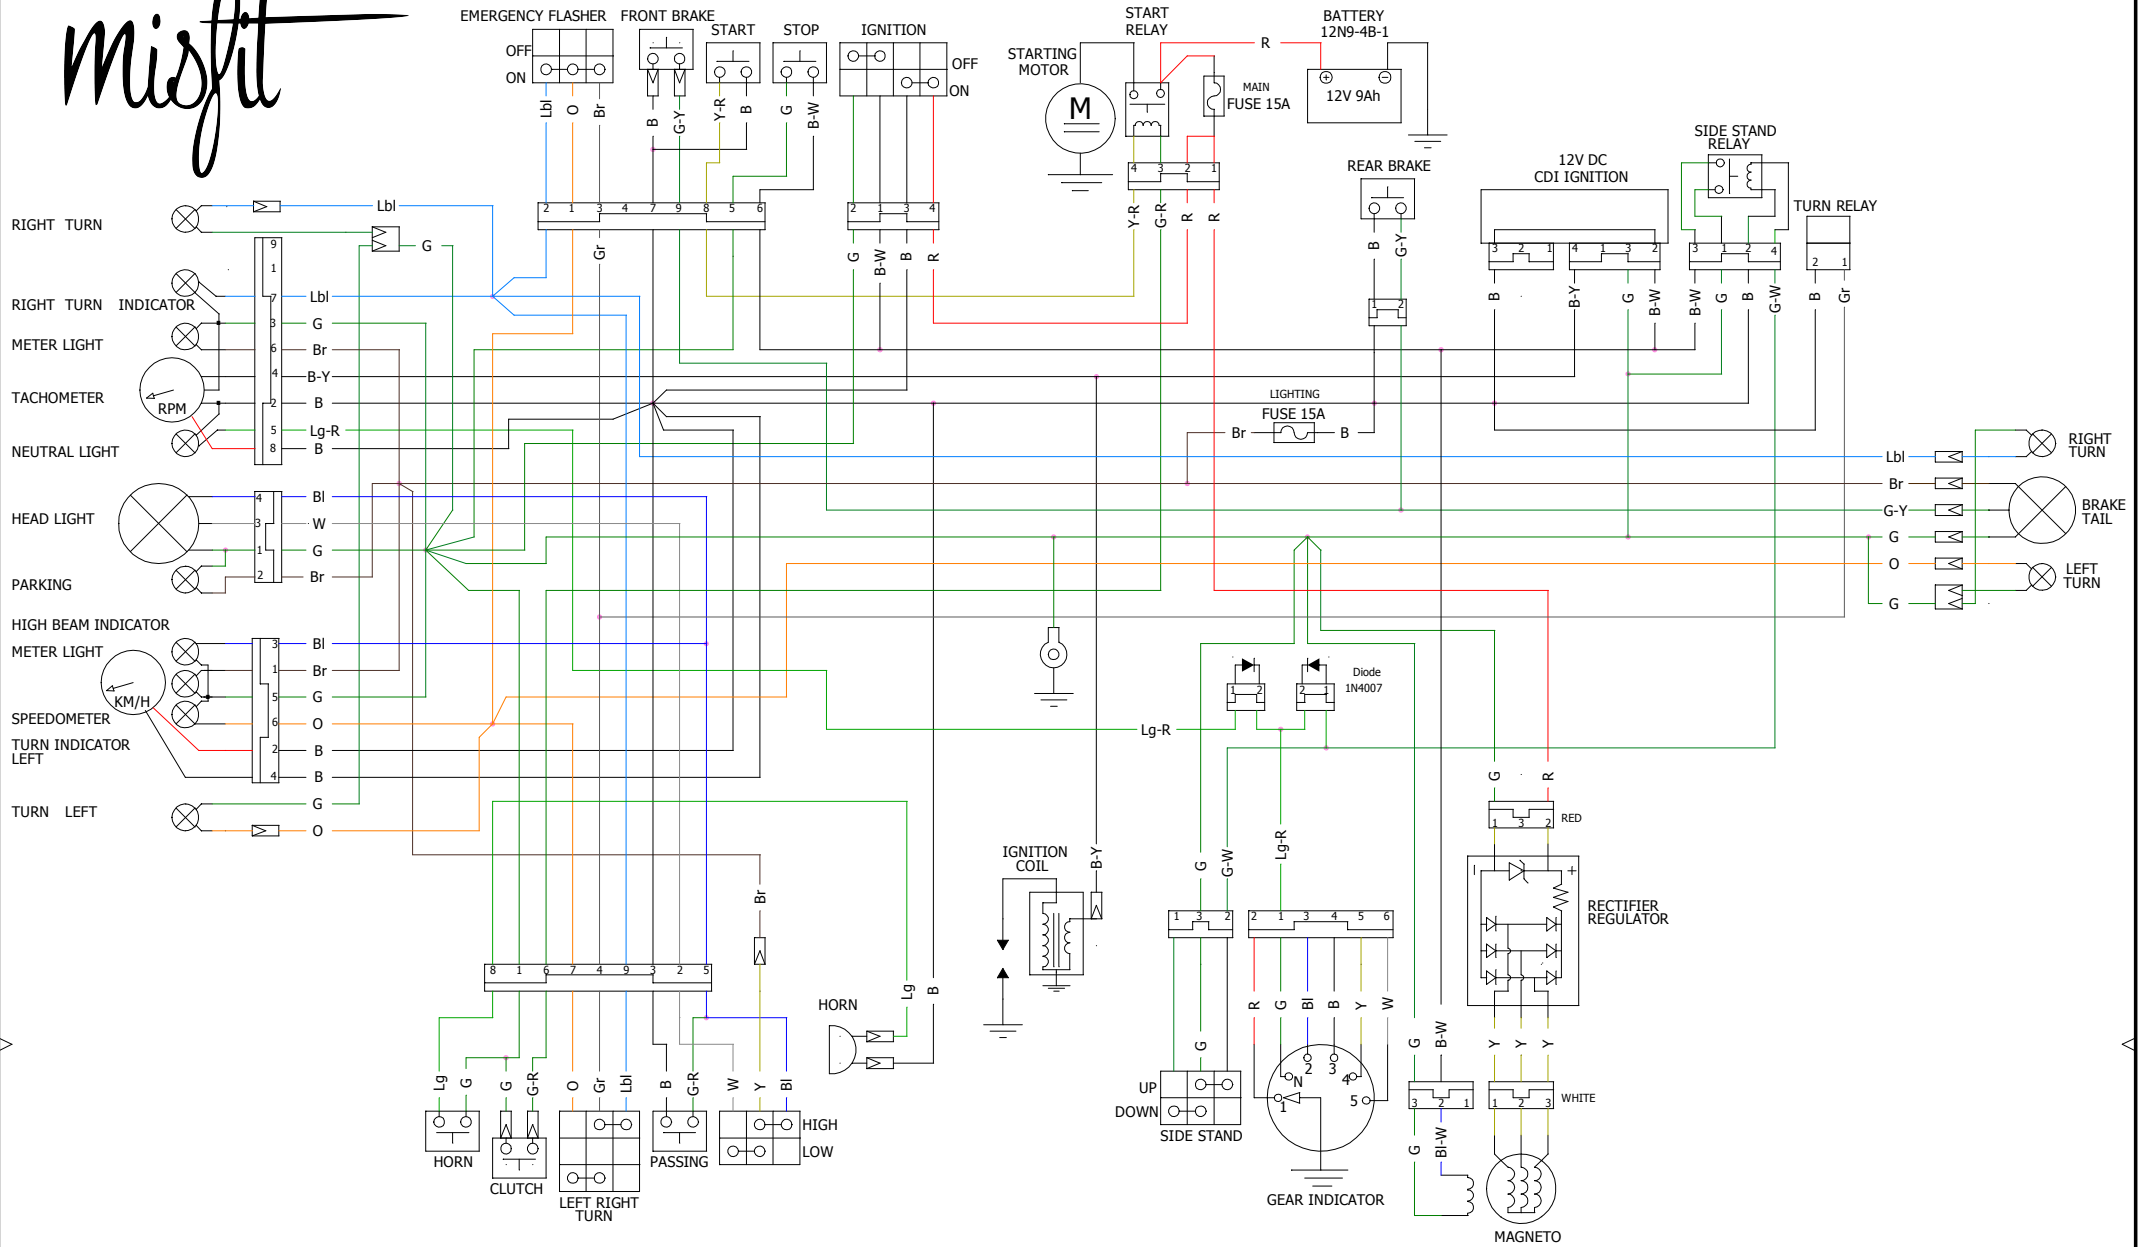

Misfit

Wire Harness Misfit 250 Gen 2

Carburetor, Emergency Flasher, Mechanical-Digital Speedometer

REVISION
0
SCHEME
01
2017-10-12

Misfit

Wire Harness Misfit 250 Gen 2

Carburetor, Emergency Flasher, Mechanical-Digital Speedometer

REVISION
0
SCHEME
02
12/7/2015